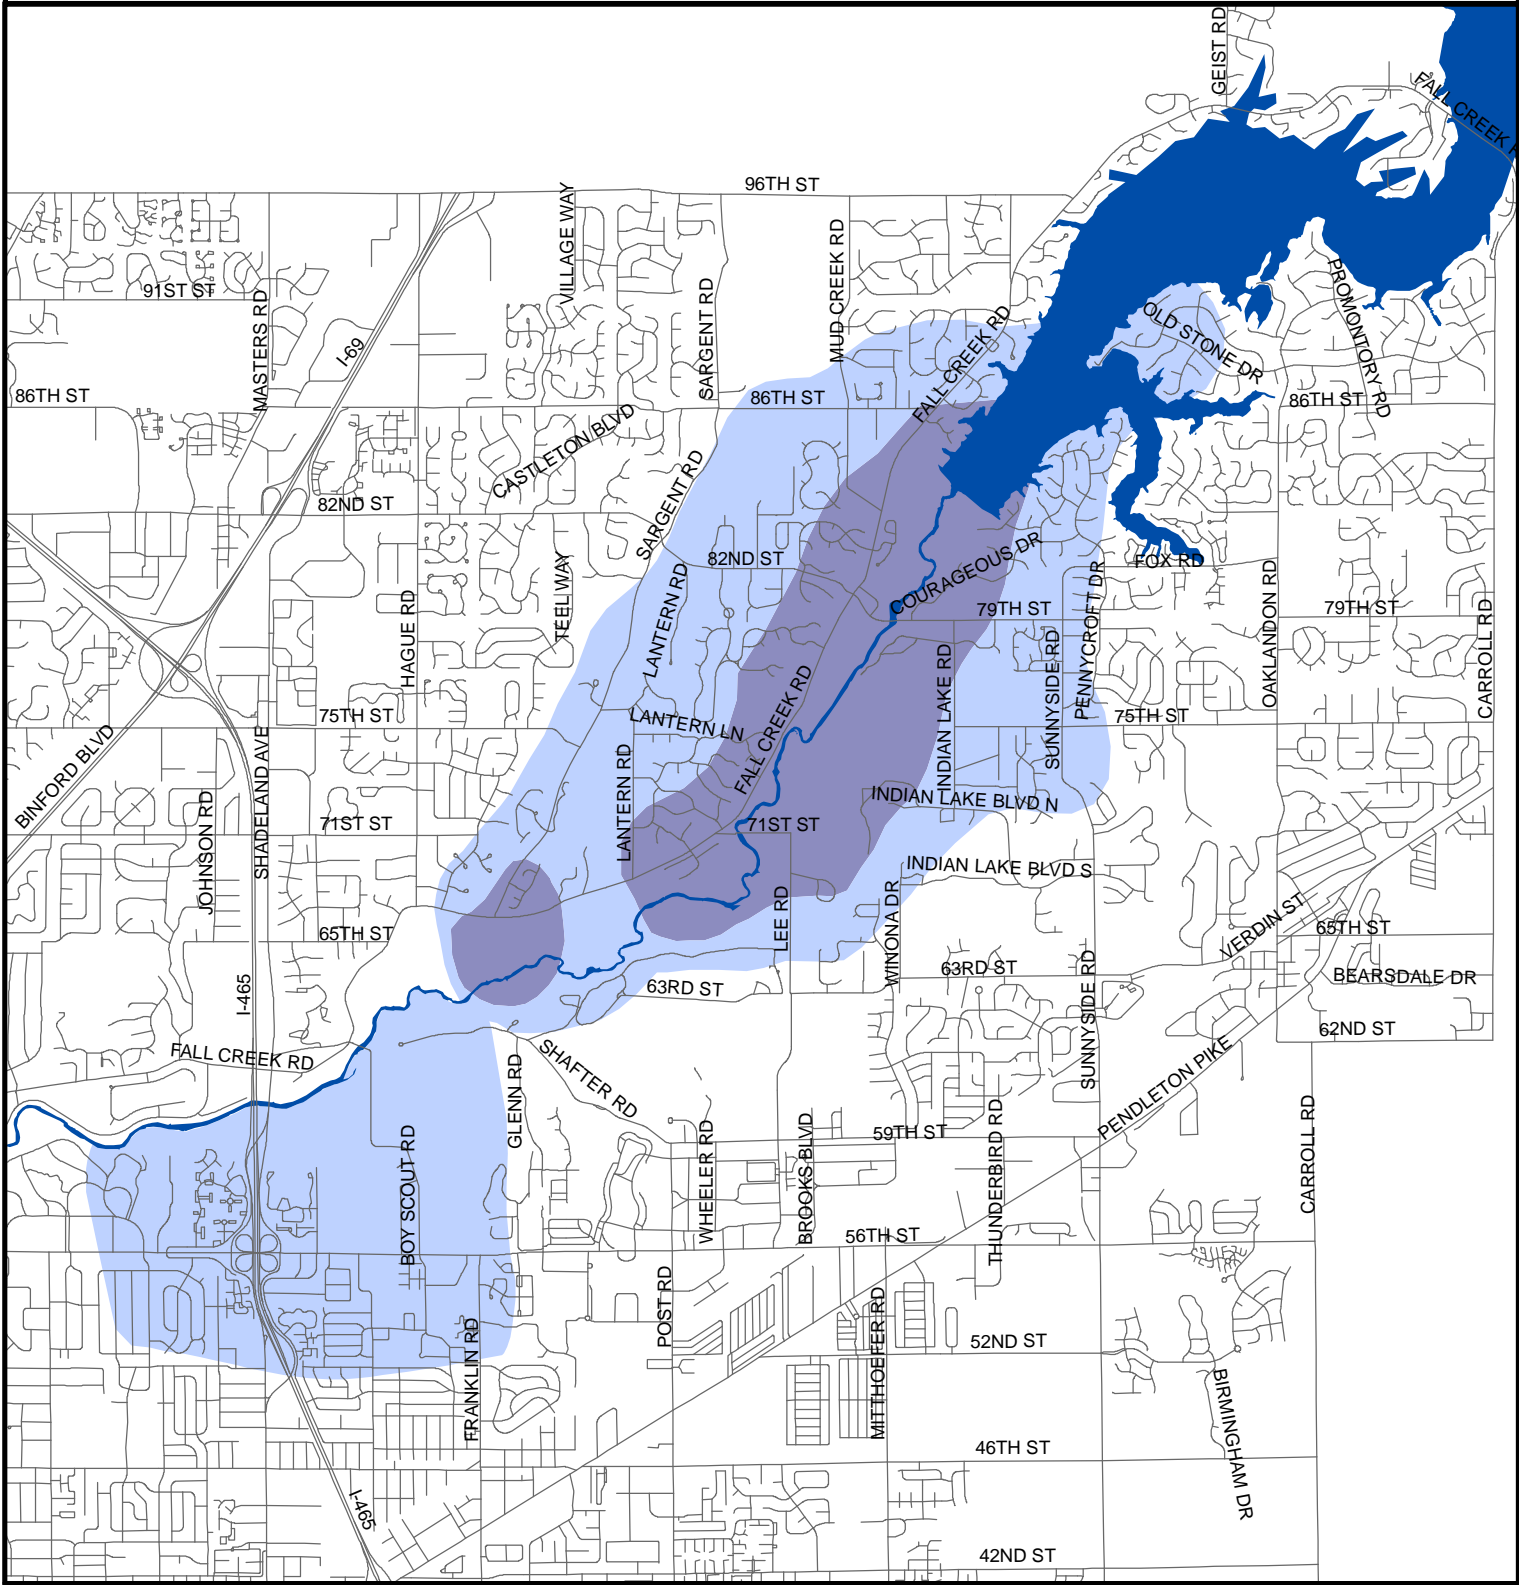

GEIST and RICHARDT WELLFIELD DISTRICT

Marion County, Indiana

Geist Wellfield District

Time of Travel

- 1 Year
- 5 Year
- Streets
- Rivers

November 9, 2005
 P:/gis/projects/beh/2005/79740