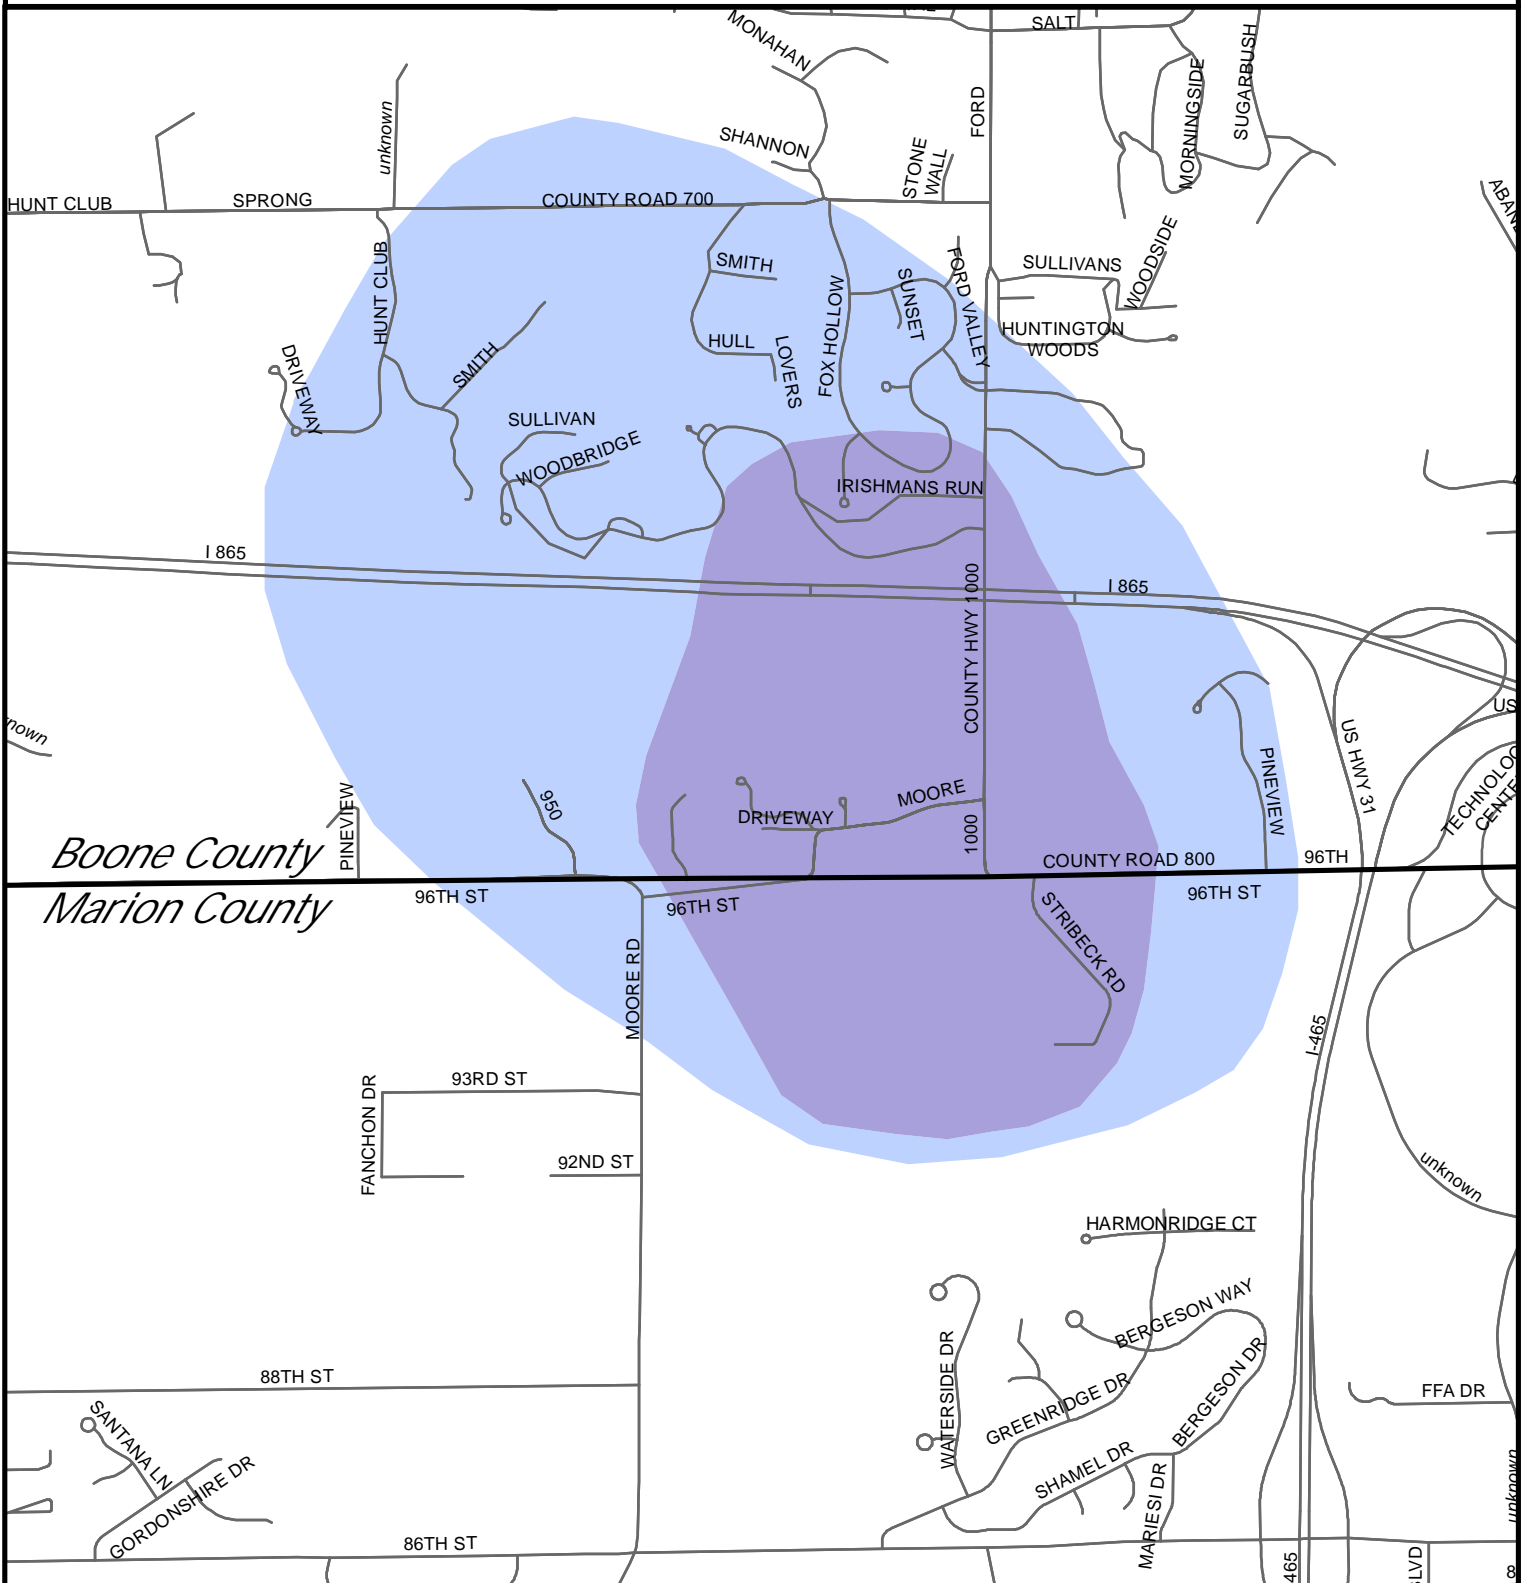

# FORD ROAD WELLFIELD DISTRICT

## Marion County, Indiana

### Ford Road Wellfield District

#### Time of Travel

-  1 Year
-  5 Year
-  Streets
-  County

November 8, 2005  
P:/gis/projects/beh/2005/79740