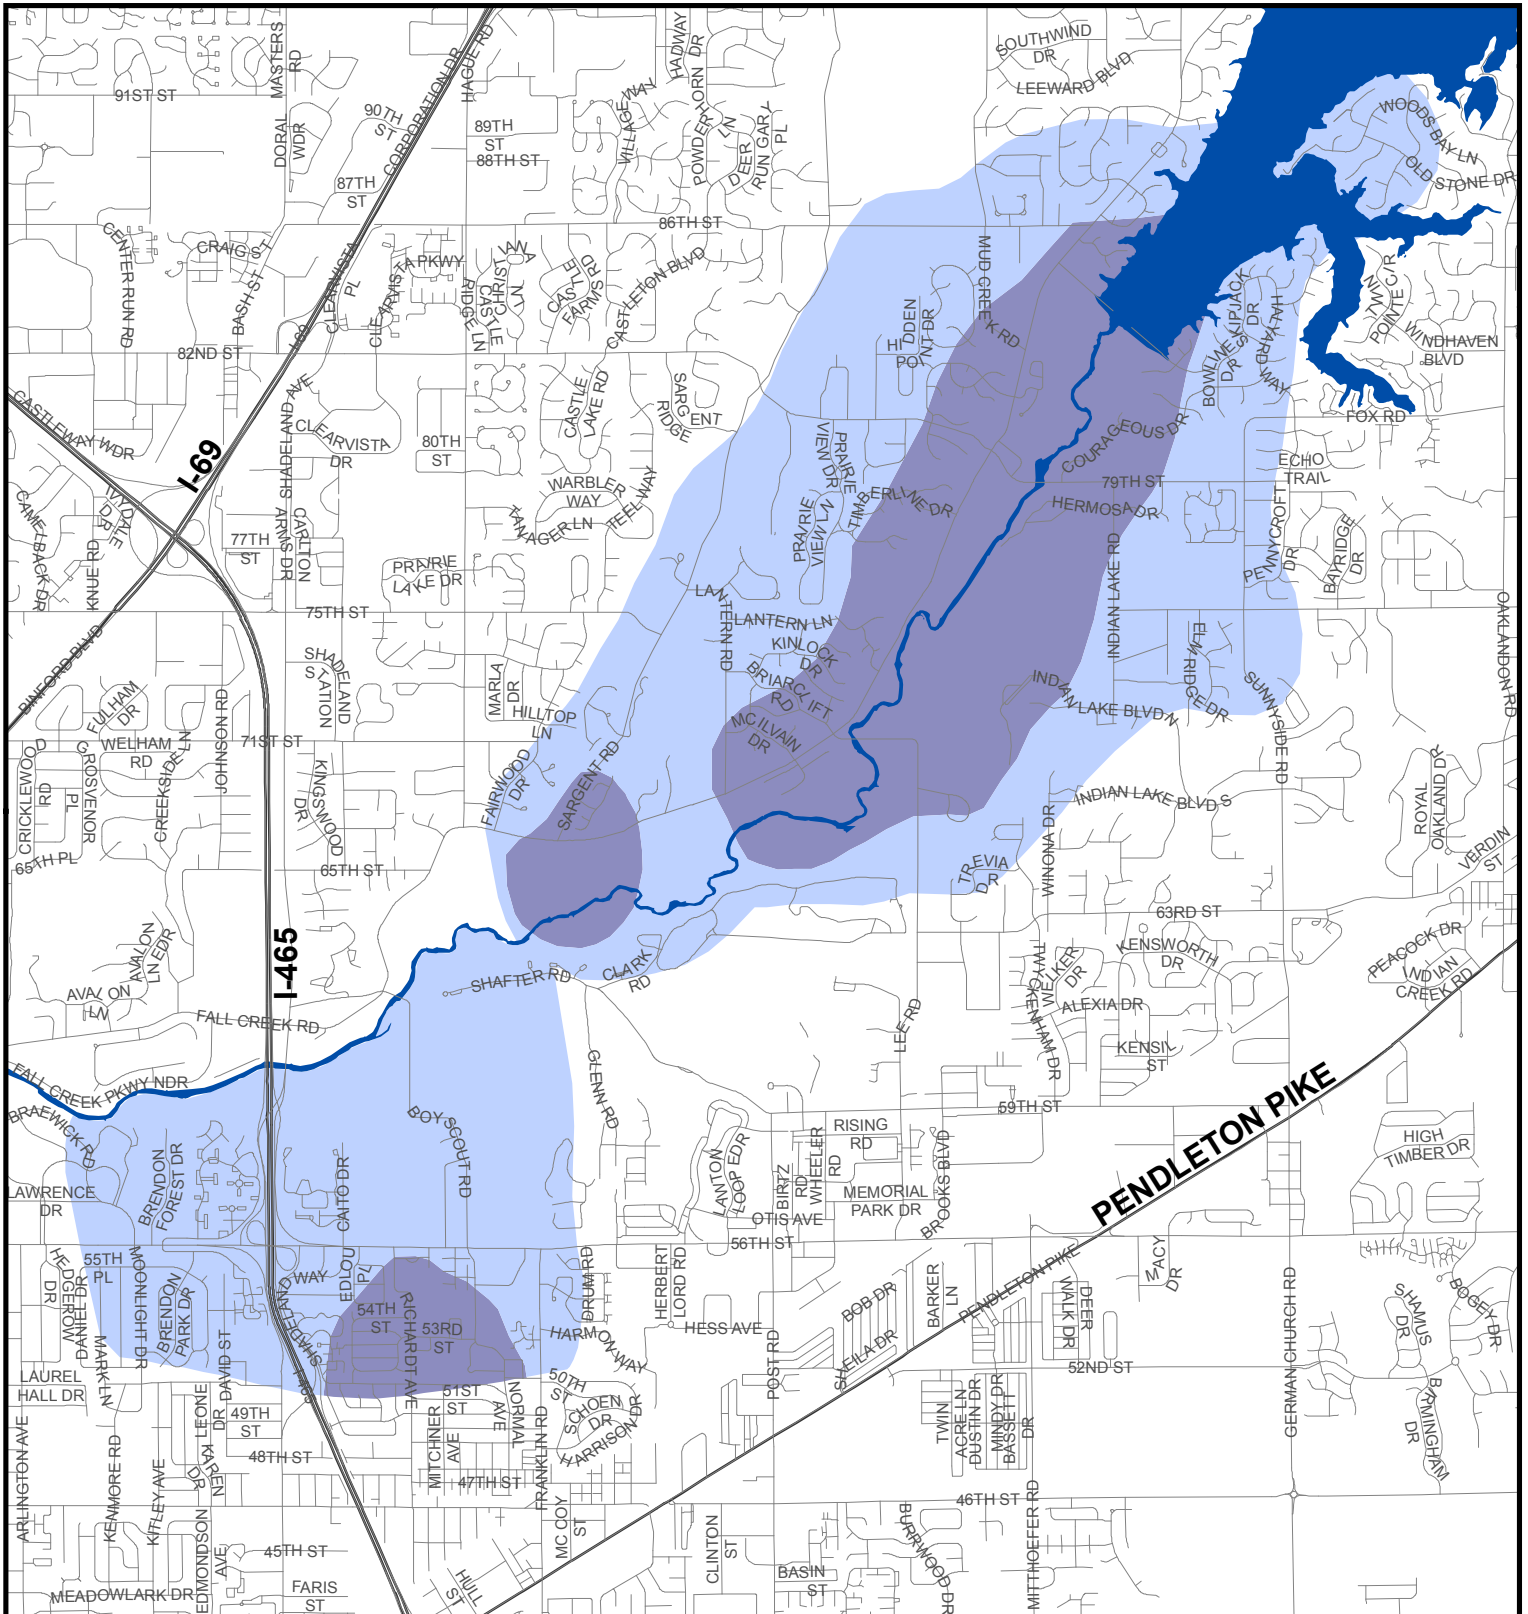

GEIST and RICHARDT WELLFIELD DISTRICT Marion County, Indiana

Geist & Richardt Wellfield District

Time of Travel

- 1 Year
- 5 Year
- Major Highway
- Street
- River

July 28, 2017

P:\gis/projects/beh/2017/147632