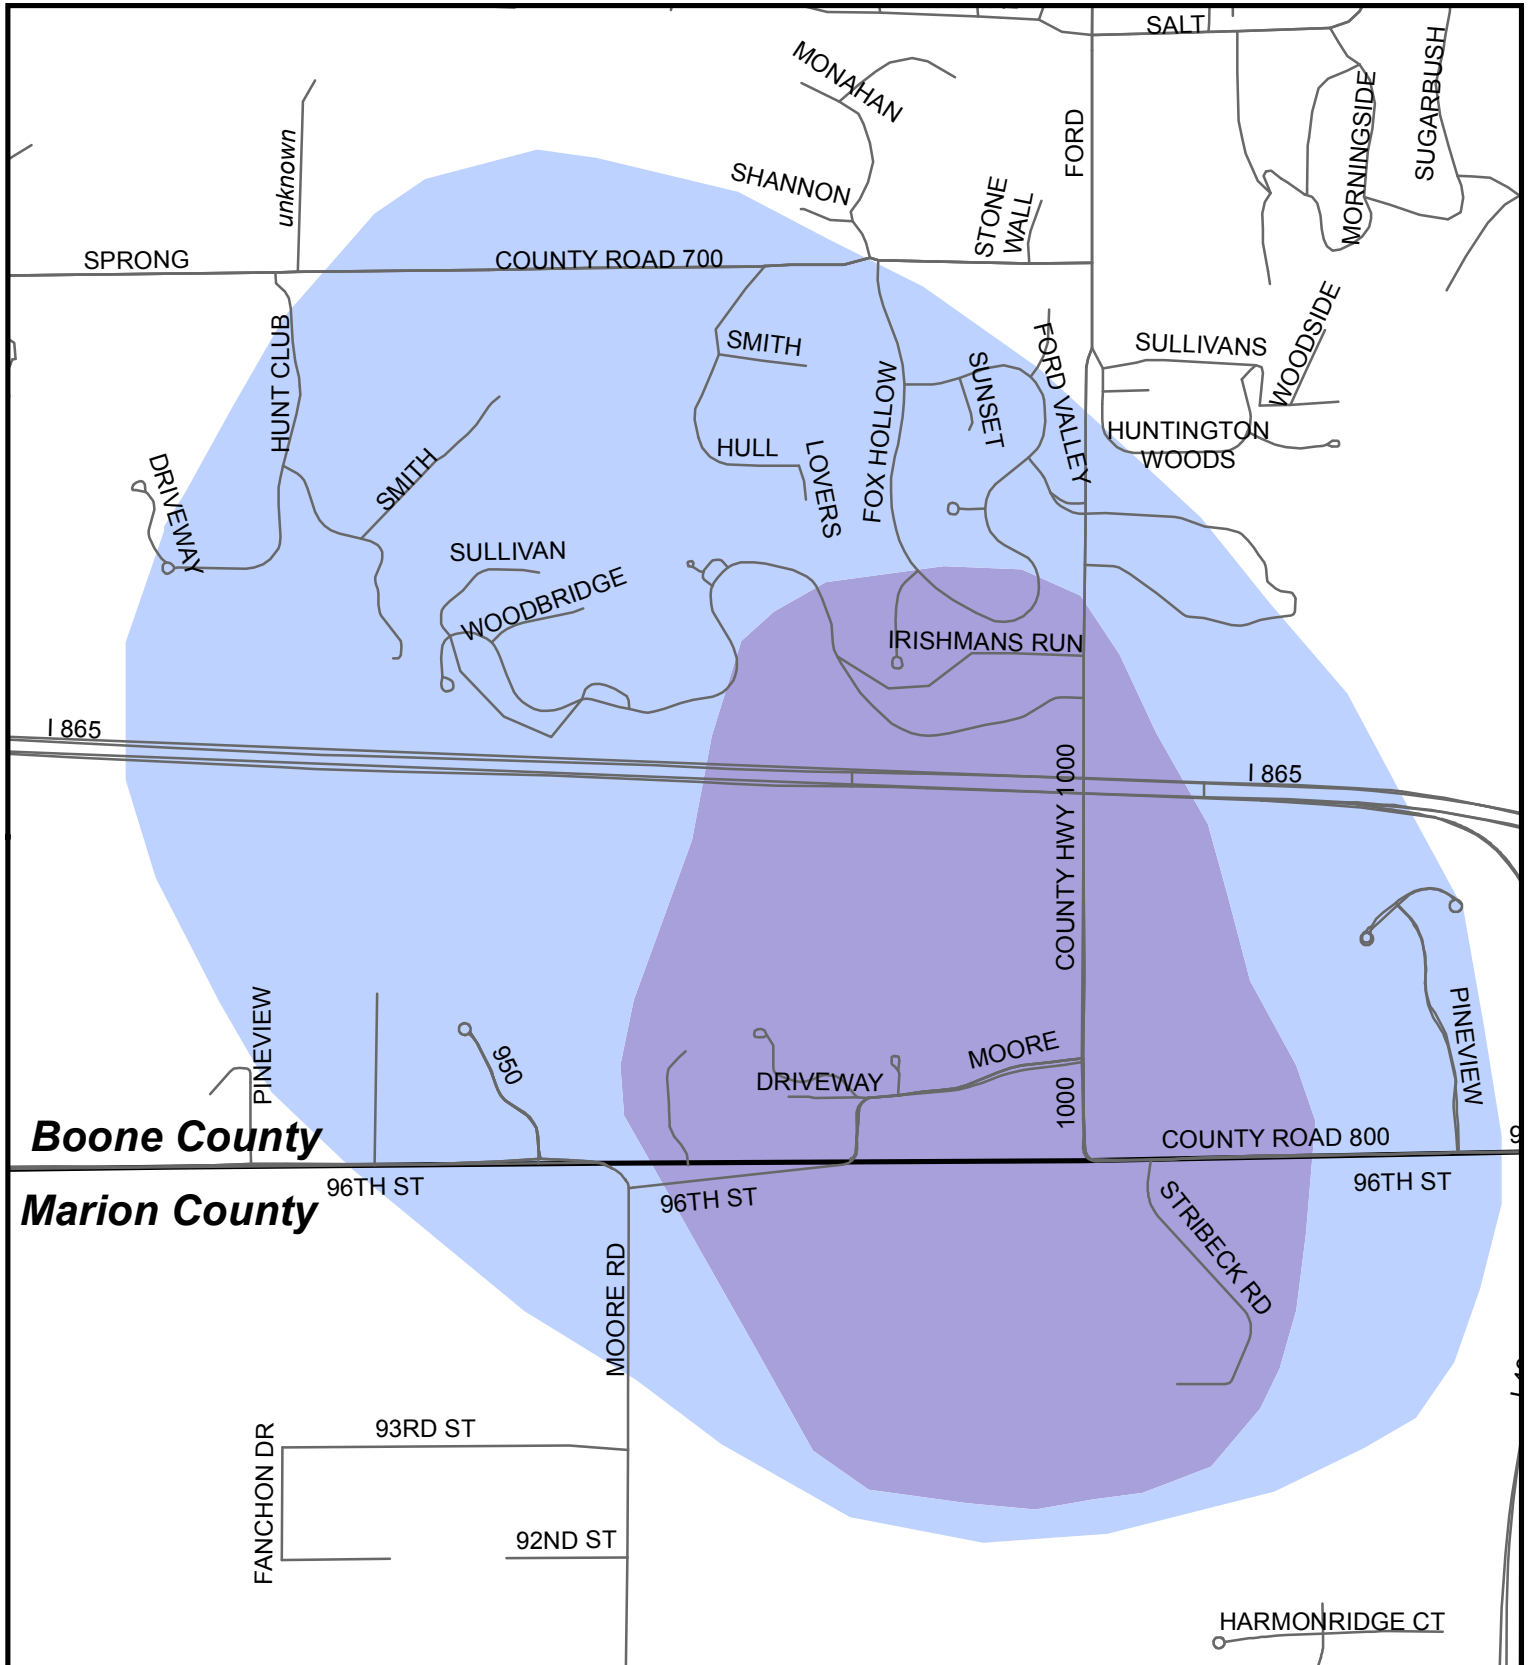

# FORD ROAD WELLFIELD DISTRICT

## Marion County, Indiana

**Ford Road Wellfield District**

**Time of Travel**

- 1 Year
- 5 Year
- Streets
- County